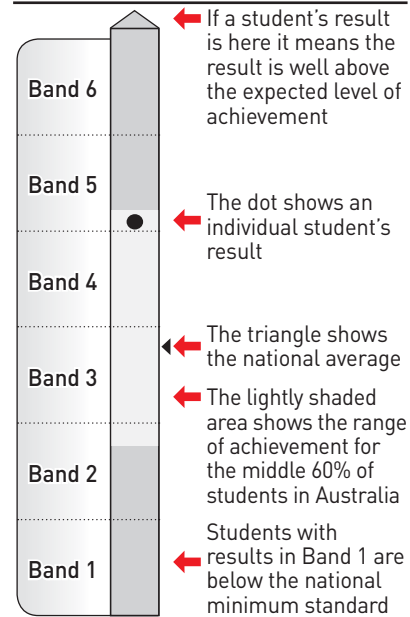

THE NEW REPORT

a child's ability is the teacher's judgment," she said.

The Education Department has advised schools they must begin sending home the reports by Wednesday and all parents should receive them by September 26.

They will show the national average performance of children in four categories - reading, writing, language conventions and numeracy - and whether a child has scored at, above or below that level.

Each child's ability will be categorised into one of six bands, detailing their level of competency. A summary of the skills assessed and the testing method also will be given.

PAGE 19: Vote line

adelaidenow.com.au

PARENTS: How do you rate the new report card?

THE PLACE TO BE FOR SERIOUS AUDIO/VISION AND HI-FI SOUND GEAR!

DENON

**THE ULTIMATE AV PREAMP!
HEAR IT PLAY IN S.A.**

That's right! DENON's absolute top end AVP-A1HD preamp/processor is up and running at Adelaide's most progressive audio/video venue. All the latest Dolby and DTS Hi-Def audio decoding as well as advanced video upscaling in a massive unit weighing a daunting 27kg. **Priced at $12,999**

10 x 150 watts

Combine the AVP-A1HD with the enormous POA-A1HD power amplifier to produce the ultimate home theatre experience. **$12,999**

CHALLENGE12-9

**WORLD FAMOUS VALVE AMPS
HAVE ARRIVED IN ADELAIDE!**
Made in CHINO U.S.A. not CHINA

CHALLENGE HI-FI continue to introduce superior audio equipment for the discerning listener! MANLEY valve amplifiers are applauded by professional engineers and audio enthusiasts alike.

SHRIMP Preamp/SNAPPER MonoBlocs

The massive 100 watt SNAPPER power amplifier offers a bold muscular sound with huge scale in the bass. Rave reviews on the SNAPPER & the superb SHRIMP preamplifier confirm that MANLEY offer amazing value for serious music listeners. Hear them soon!

**SNAPPER $5999pr.
SHRIMP $2699**

MANLEY

LABORATORIES, INC.

THE STINGRAY

You can select ultralinear or triode operation on this fantastic stereo amplifier and experience two aspects of the legendary valve sound. Many fantastic reviews!

**THE STINGRAY
only $3199!**

**MASSIVE TV
CLEARANCE!**

**FLOOR STOCK
SACRIFICED!**

SHARP LCD Hi-Def Television
42" 1920x1080 with built-in HD tuner Full 3-year guarantee, model LC42PD7X **$1799**
52" 1920x1080 with built-in HD tuner Full 3-year guarantee, model LC52GD7X **$3499**

TOSHIBA LCD Hi-Def Television
47" 1920x1080 LCD TV with Beyonwiz twin tuner 320Gb recorder 47WL66A **$2499**
42" 1366 x 768 100Hz LCD inc Homecast twin tuner 320Gb recorder 42WL68A **$1999**
46" 1920x1080 LCD TV inc. built-in HD tuner. RRP $2799 MODEL 46x3000A **$2399**
52" 1920x1080 LCD TV inc. built-in HD tuner. RRP $3999 model 52X3000A **$3499**

DAEVOO ELECTRONICS
32" LCD TVs
STARTING
FROM **$799**

FUJITSU
50" Plasma
inc. Beyonwiz
HD recorder
$2998

CHALLENGE HI-FI

88 PROSPECT RD, PROSPECT PH. (08) 8269 7333
www.challengehifi.com.au